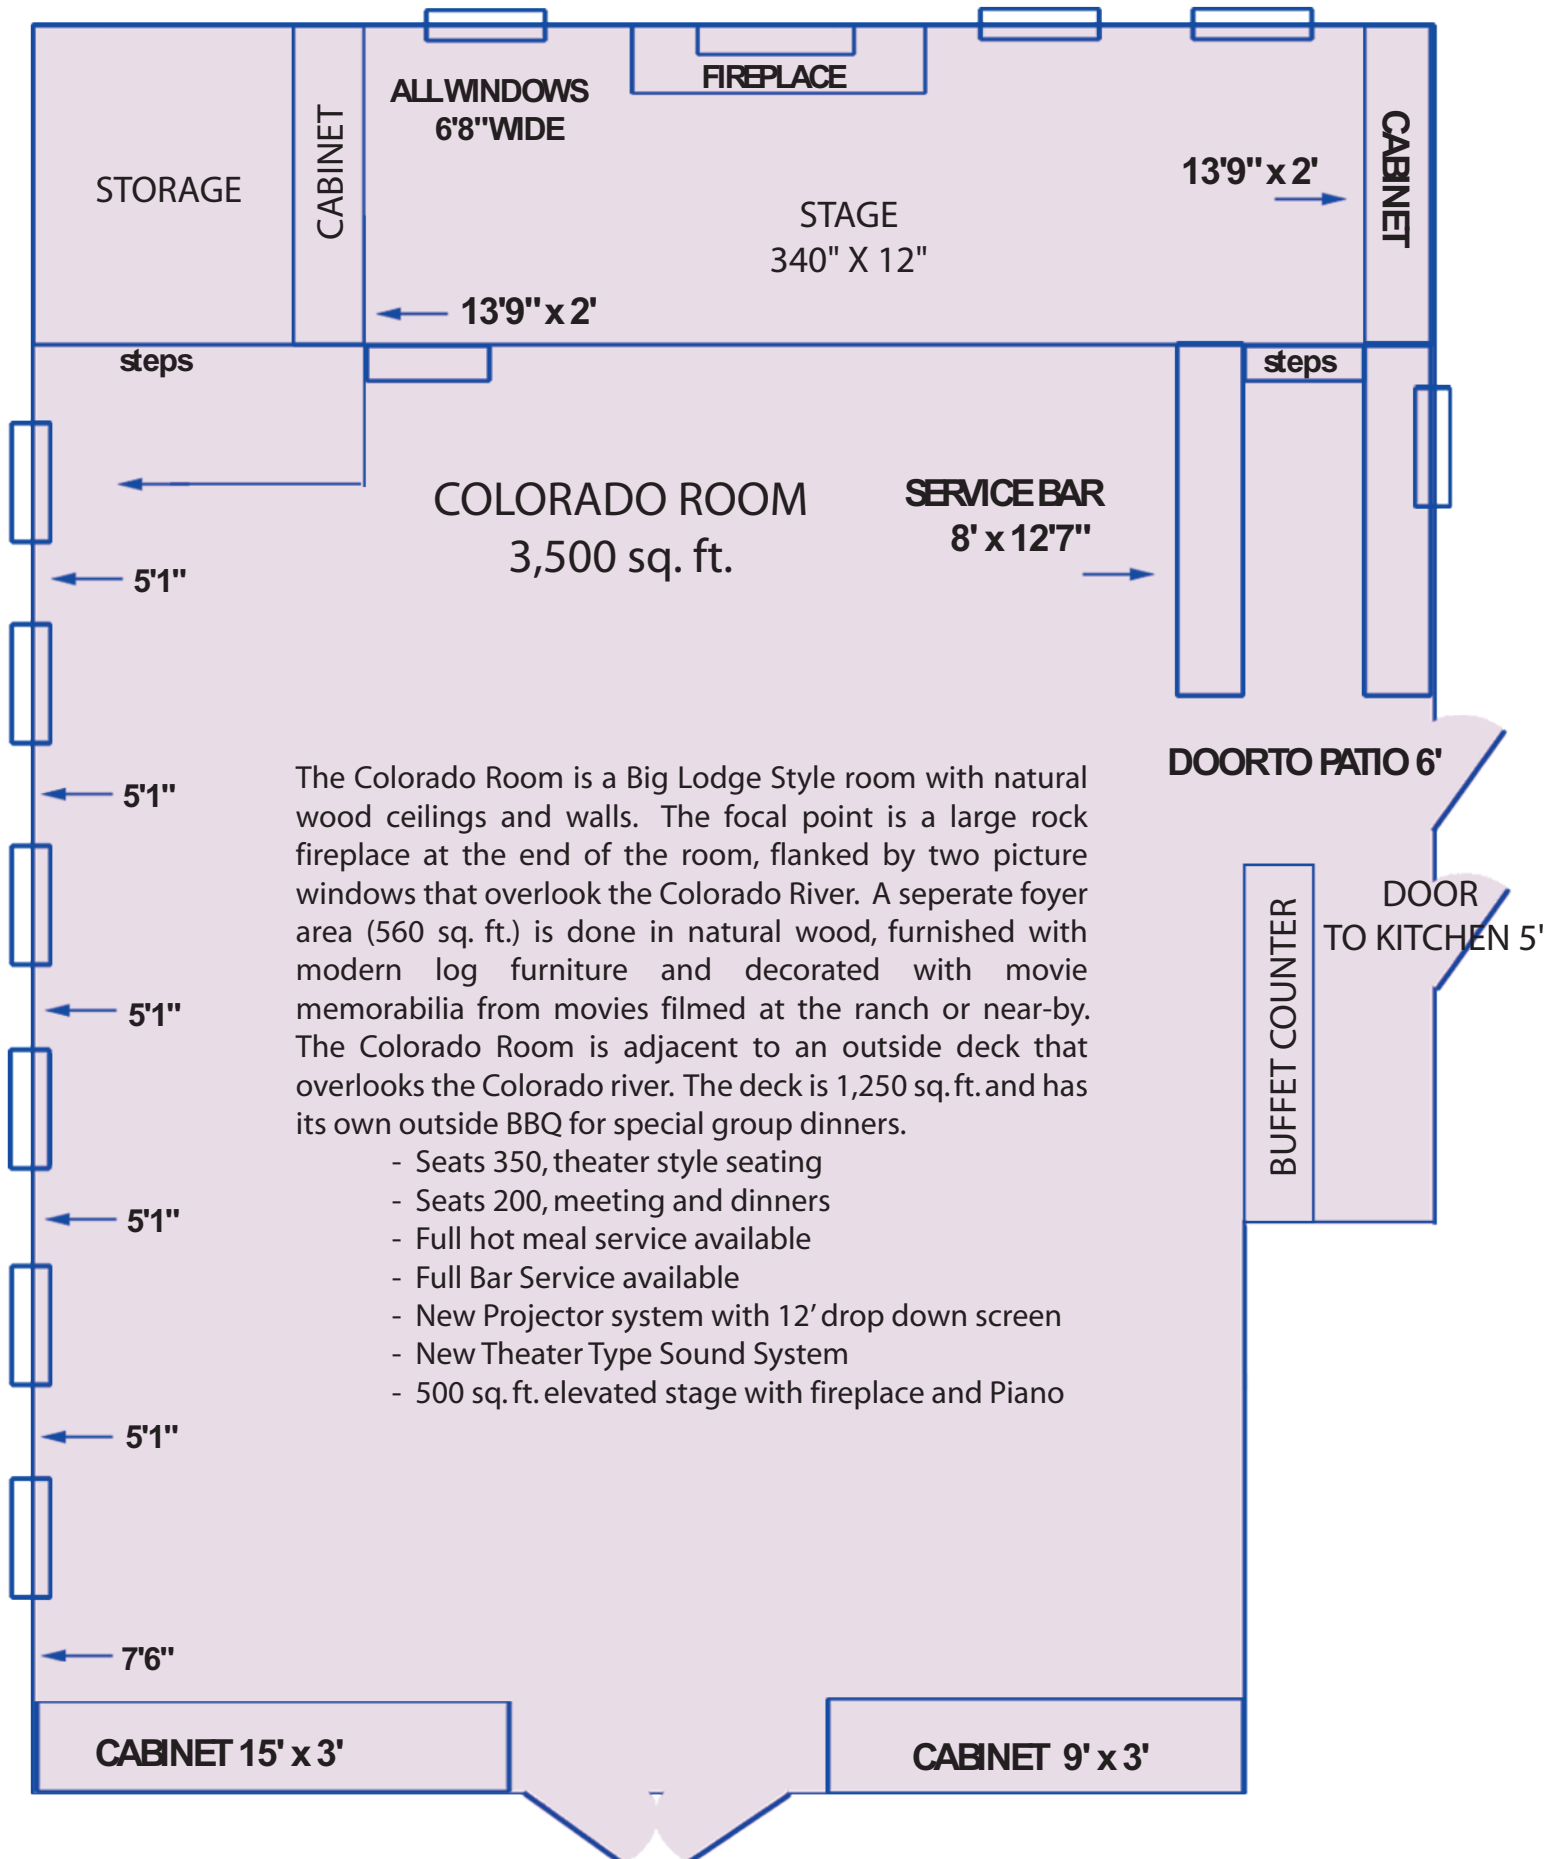

# COLORADO ROOM

The Colorado Room is a Big Lodge Style room with natural wood ceilings and walls. The focal point is a large rock fireplace at the end of the room, flanked by two picture windows that overlook the Colorado River. A separate foyer area (560 sq. ft.) is done in natural wood, furnished with modern log furniture and decorated with movie memorabilia from movies filmed at the ranch or near-by. The Colorado Room is adjacent to an outside deck that overlooks the Colorado river. The deck is 1,250 sq. ft. and has its own outside BBQ for special group dinners.

- Seats 350, theater style seating
- Seats 200, meeting and dinners
- Full hot meal service available
- Full Bar Service available
- New Projector system with 12' drop down screen
- New Theater Type Sound System
- 500 sq. ft. elevated stage with fireplace and Piano